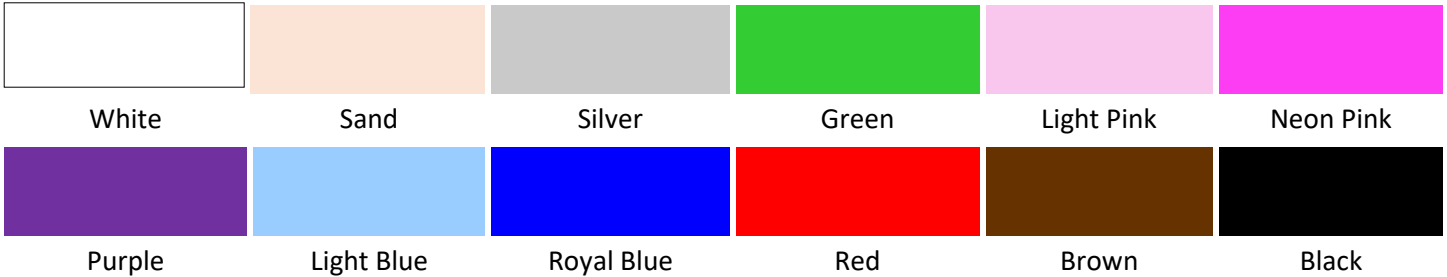

3508 East Main Street
Morgantown, PA 19543

Phone: 610-286-0018
Fax: 610-286-0021
Email: info@mypetsbrace.com

COLOR CHART

Dogs Under 130 Pounds

Dogs 130+ Pounds

Special Colors – Any Size Dog – Additional \$75 per Brace